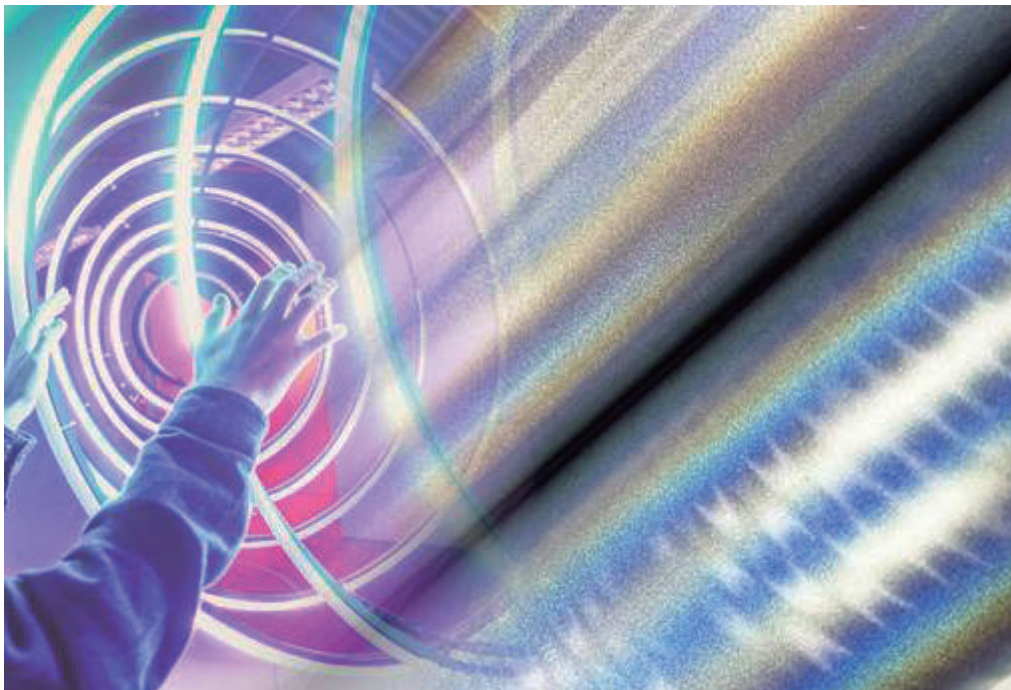

With the advent of the future era- Metaverse,  
The transition between virtual and reality is no longer a fantasy or dream

Refraction occurs through the migration of light,  
In order to let people see different colors.

The countless-changing colors appear on the appearance at the same time,  
Combining metallic effects with light distortions  
The brilliance of science fiction has gone from the virtual world to the real scene~